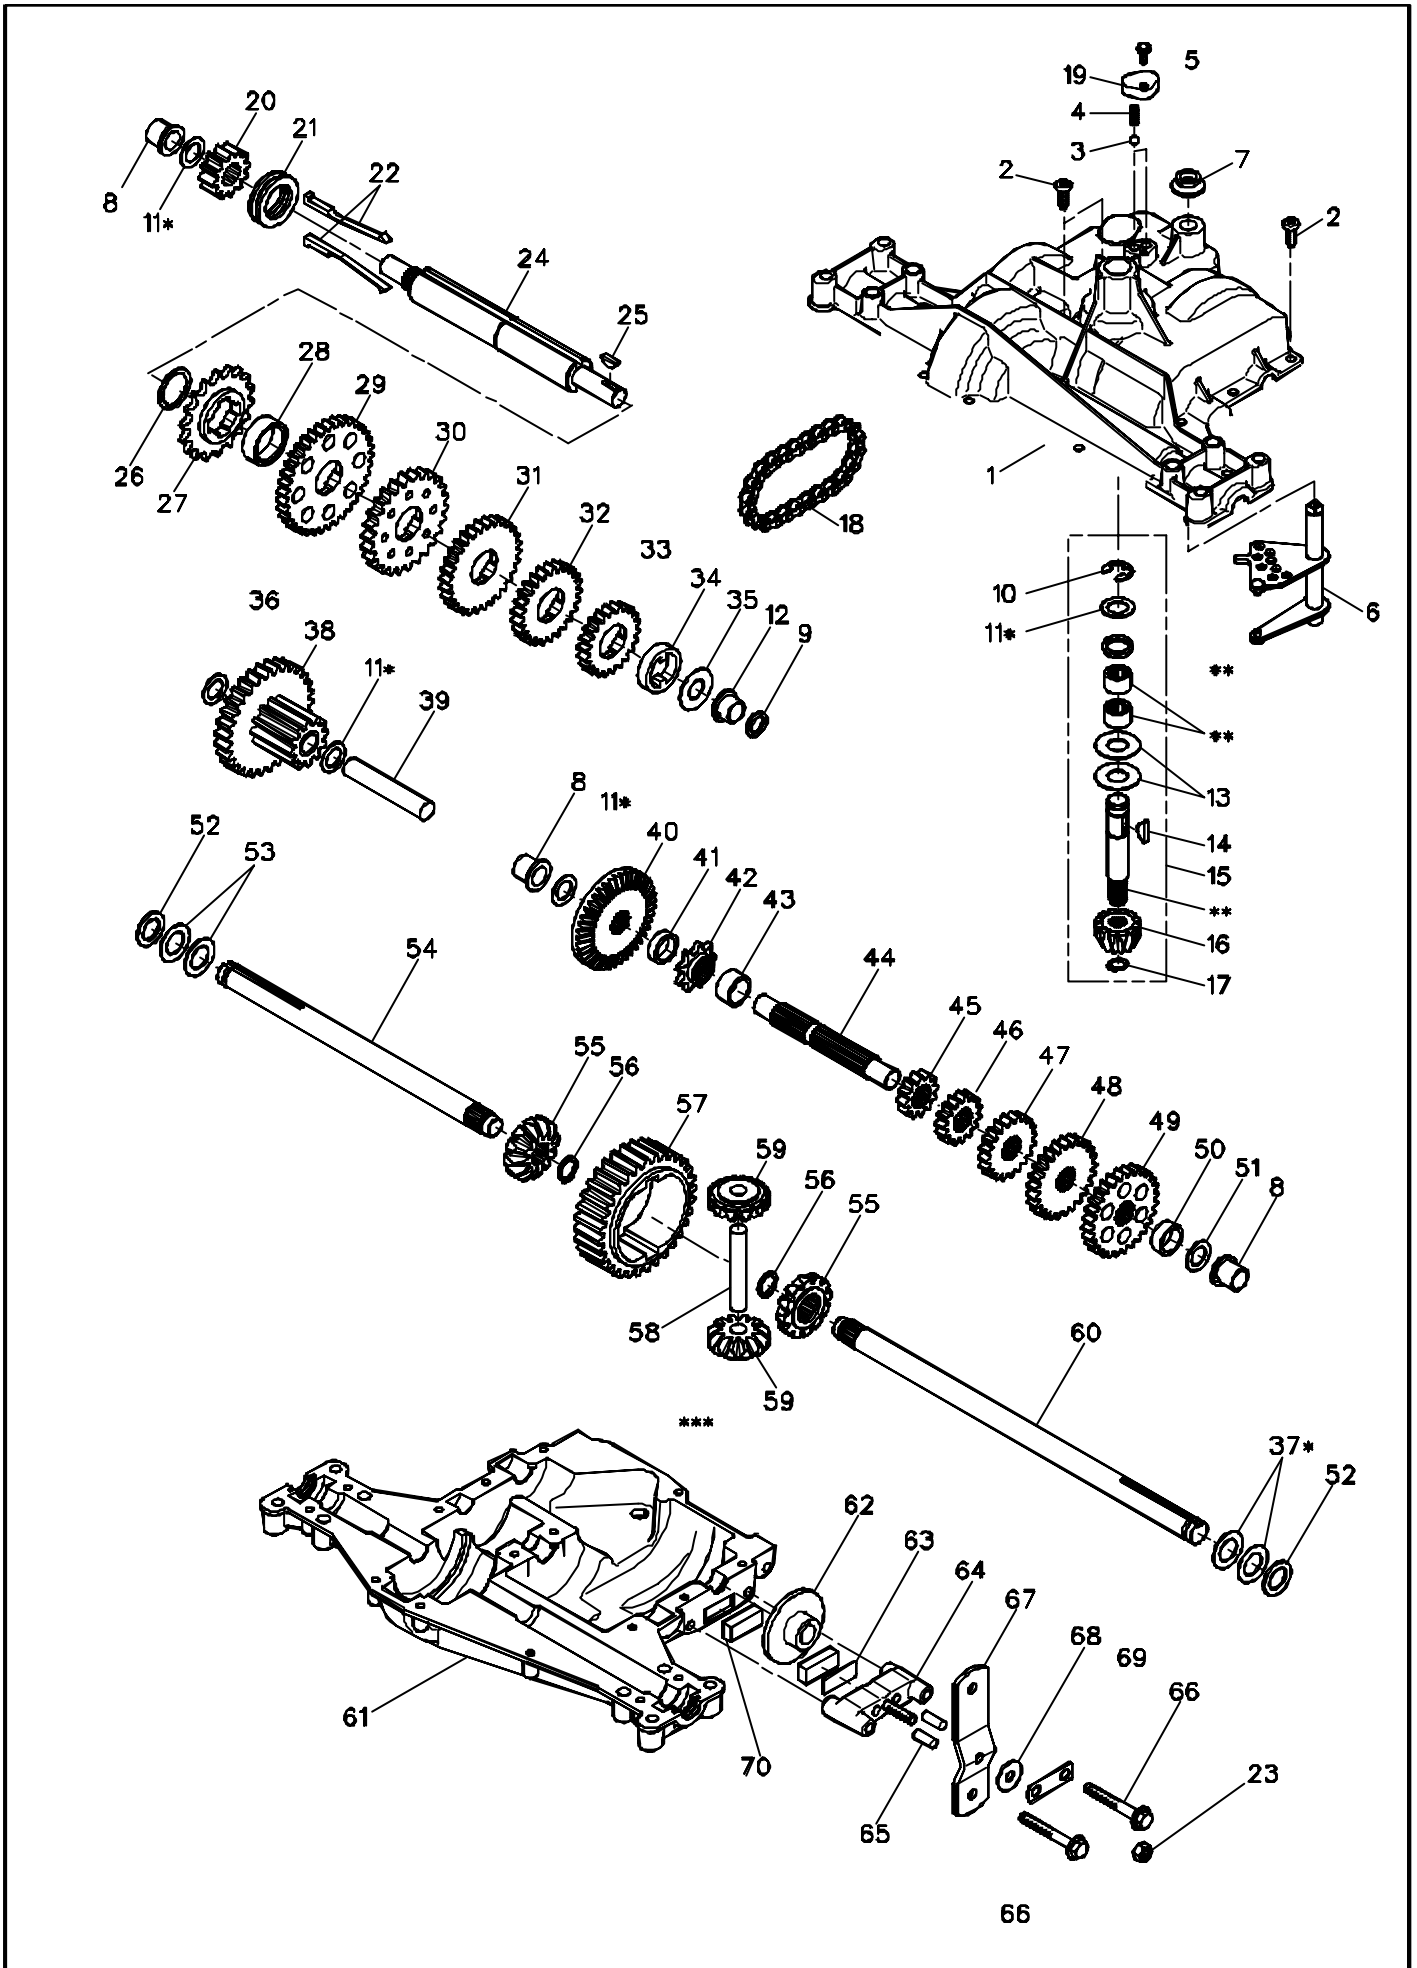

Model

P105B67

Product number

953878152

Pos.	PN ELX	DESCRIPTION	Q.ty
3	531208769	screw	2
4	531206852	bin fixture plate	2
5	531208491	nut	3
6	531206788	full bin monitor plate	1
14	531207008	bin frame	1
15	531207009	bin fabric covering	1

Pos.	PN ELX	DESCRIPTION	Q.ty
------	--------	-------------	------

brand	PARTNER
-------	----------------

date	DEC-04	SHEET 18/18
------	--------	-------------

Model

P105B67

Product number

953878152

Pos.	PN ELX	DESCRIPTION	Q.ty
1	5195377-00	Housing, Upper	1
2	5195378-00	Screw, Tapping, 1/4-20 X .734	16
3	5195379-00	Ball, Detent	2
4	5195380-00	Spring, Detent	2
5	5195381-00	Screw, Tapping, No. 10-24 X .482	1
6	5195382-00	Assy, Kit, Shifter	1
7	5195383-00	V-Ring	1
8	5195384-00	Bearing, Flange	3
9	5195385-00	Seal, Oil	1
10	5195386-00	Ring, Retaining	1
11	5195387-00	Assy, Kit, Shim, .625 Shaft	4*
12	5195388-00	Bearing, Flange	1
13	5195389-00	Washer, Plain, .632 X 1.38 X .046	2
14	5195390-00	Key, Woodruff, No. 606	1
15	5195391-00	Assy, Kit, Input Shaft	1
16	5195392-00	Pinion, Bevel, 12T	1
17	5195393-00	Ring, Retaining	1
18	5195394-00	Chain, 24 Pitches	1
19	5195395-00	Cover, Detent	1
20	5195396-00	Gear, Spur, 12T	1
21	5195397-00	Collar, Clutch	1
22	5195398-00	Assy, Kit, Clutch Keys	1
23	5195399-00	Nut, Lock, 5/16-24	1
24	5195400-01	Shaft, Intermediate	1
25	5195401-00	Key, Woodruff, No. 61	1
26	5195402-00	Ring, Retaining	1
27	5195403-00	Sprocket, 18T	1
28	5195404-00	Spacer, 1.131 X 1.45 X .494	1
29	5195405-00	Gear, Spur, 37T	1
30	5195406-00	Gear, Spur, 35T	1
31	5195407-00	Gear, Spur, 30T	1
32	5195408-00	Gear, Spur, 25T	1
33	5195409-00	Gear, Spur, 22T	1
34	5195410-00	Spacer, 1.133 X 1.50 X .375	1
35	5195411-00	Washer, Plain, .640 X 1.37 X .061	1
36	5195412-00	Washer, Plain, .632 X 1.00 X .046	1
37	5195413-00	Assy, Kit, Shim, .750 Shaft	1*