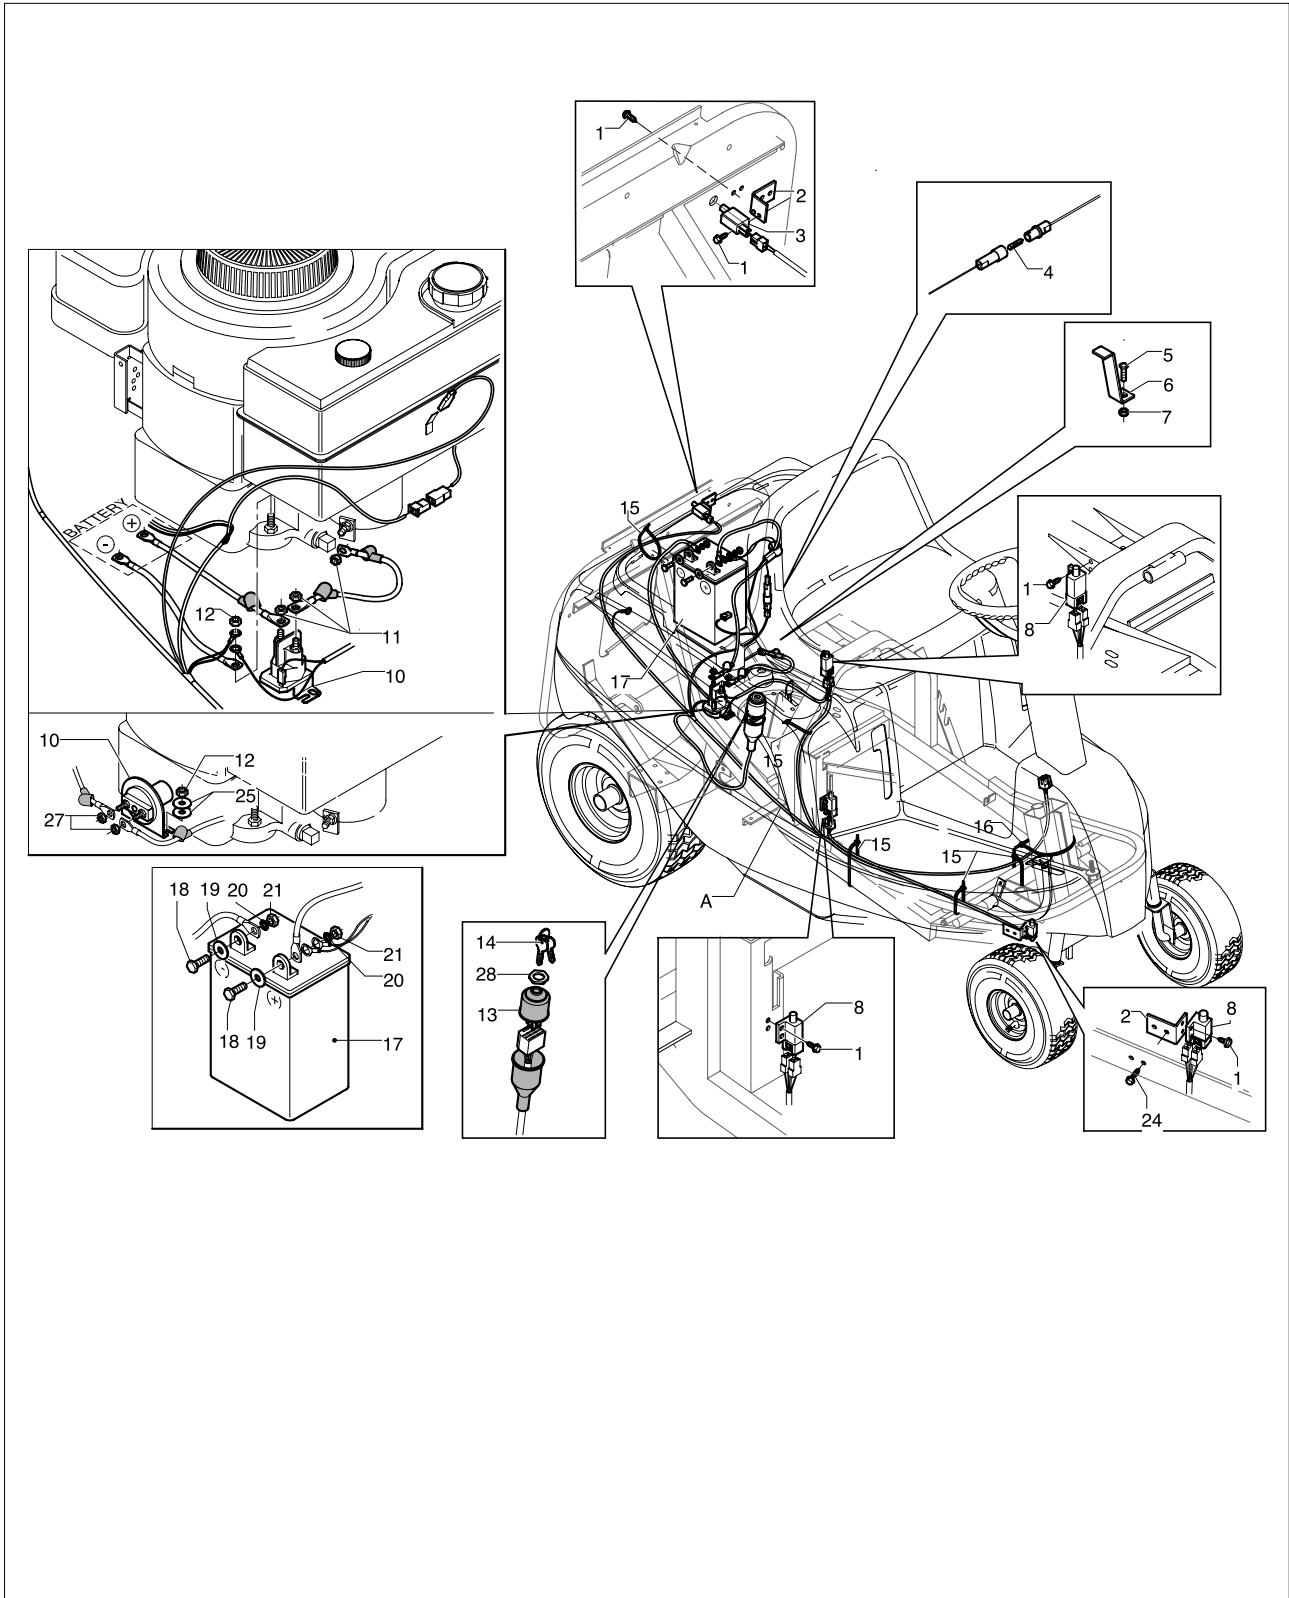

brand	PARTNER

date	feb-04	SHEET	13/18

Model	P105B67

Product number	953878152