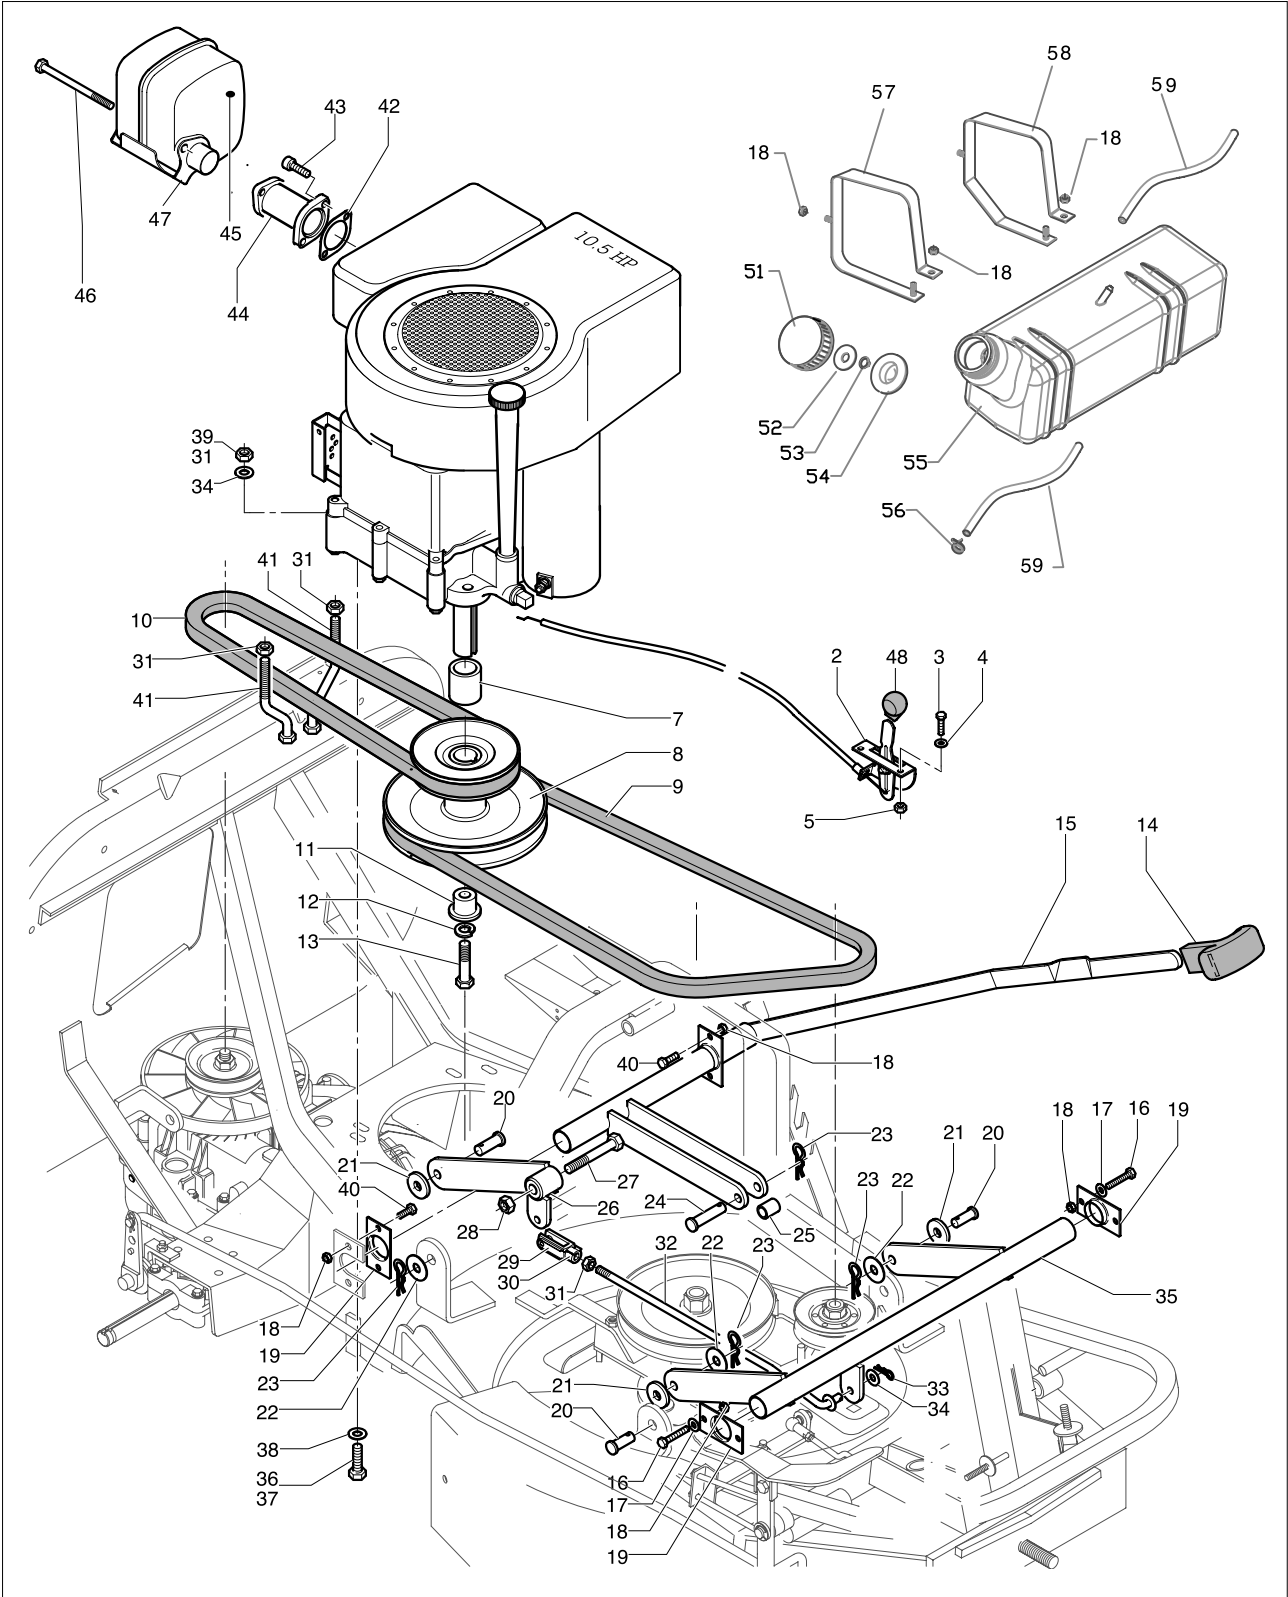

brand	PARTNER

date	DEC/04	SHEET 1/18

Model

P105B67

Product number

953878152