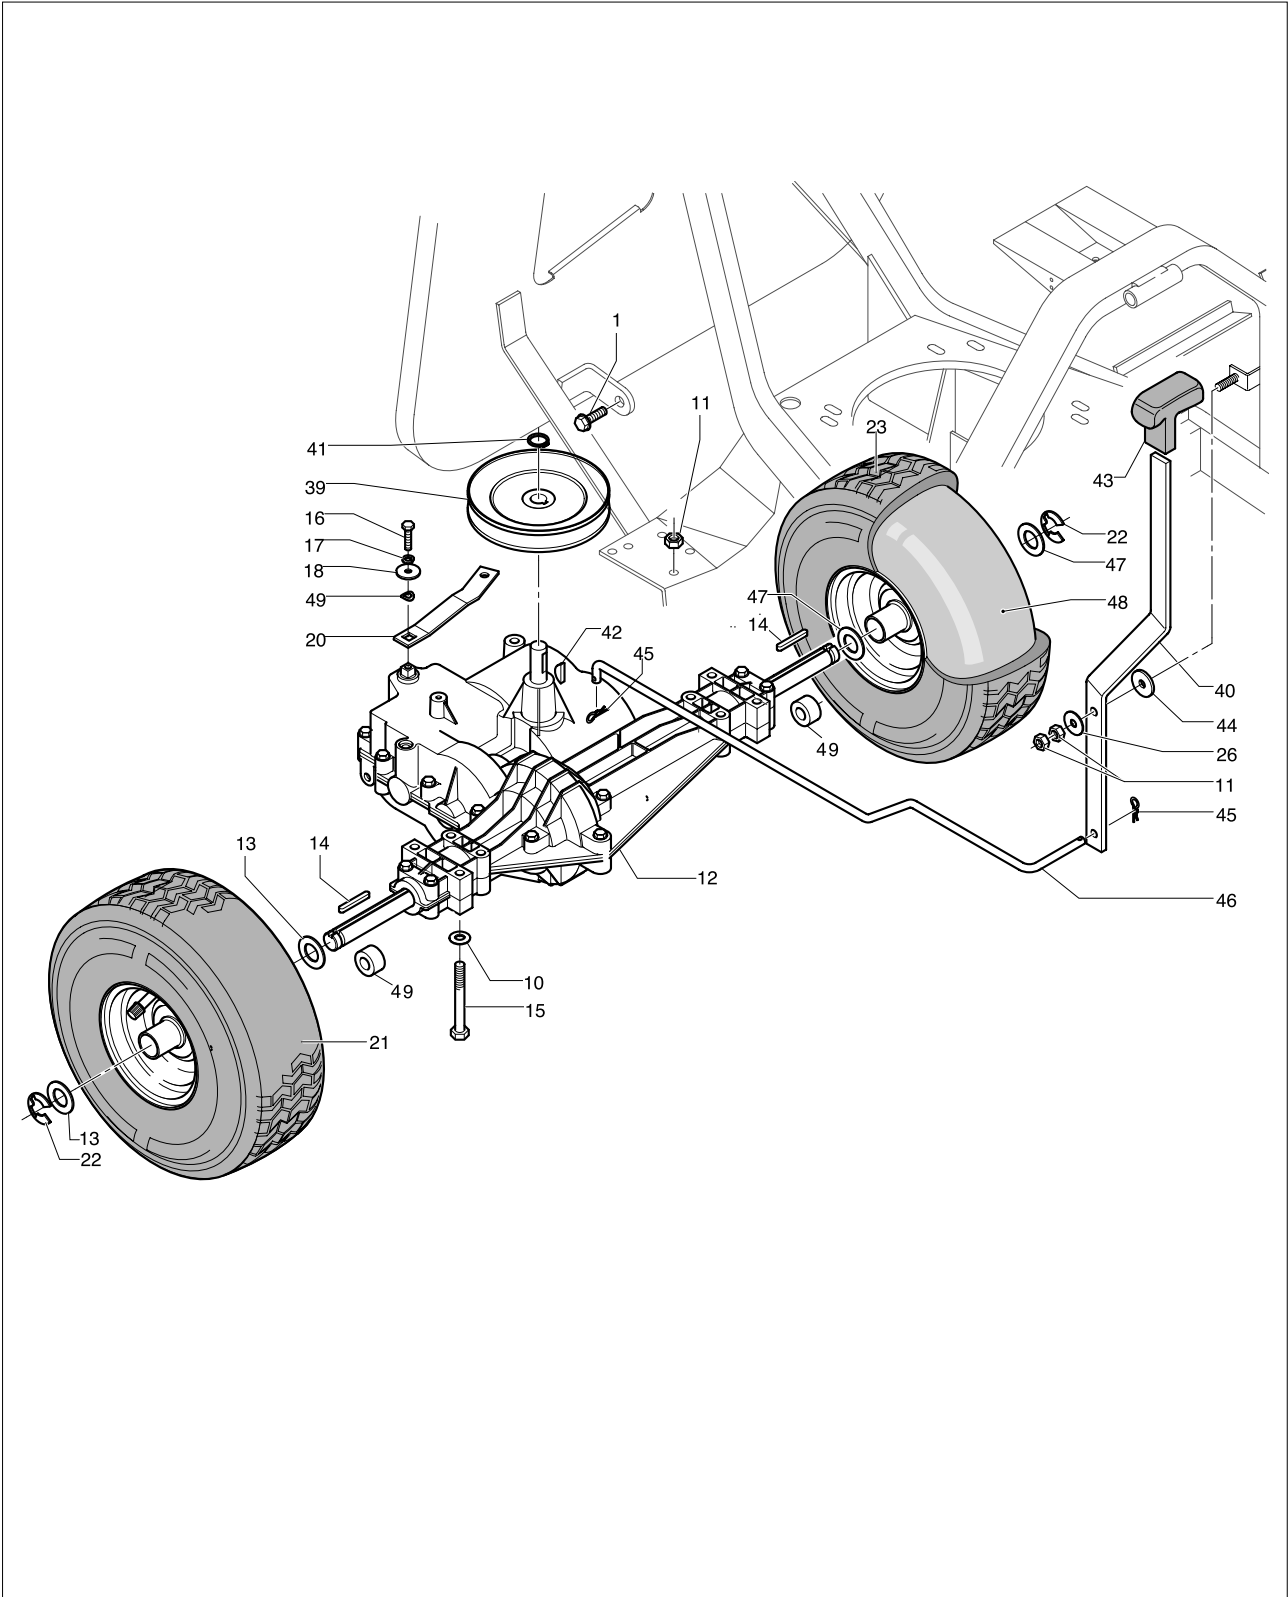

brand	PARTNER

date	DEC/04	SHEET 3/18

Model

P105B67

Product number

953878152