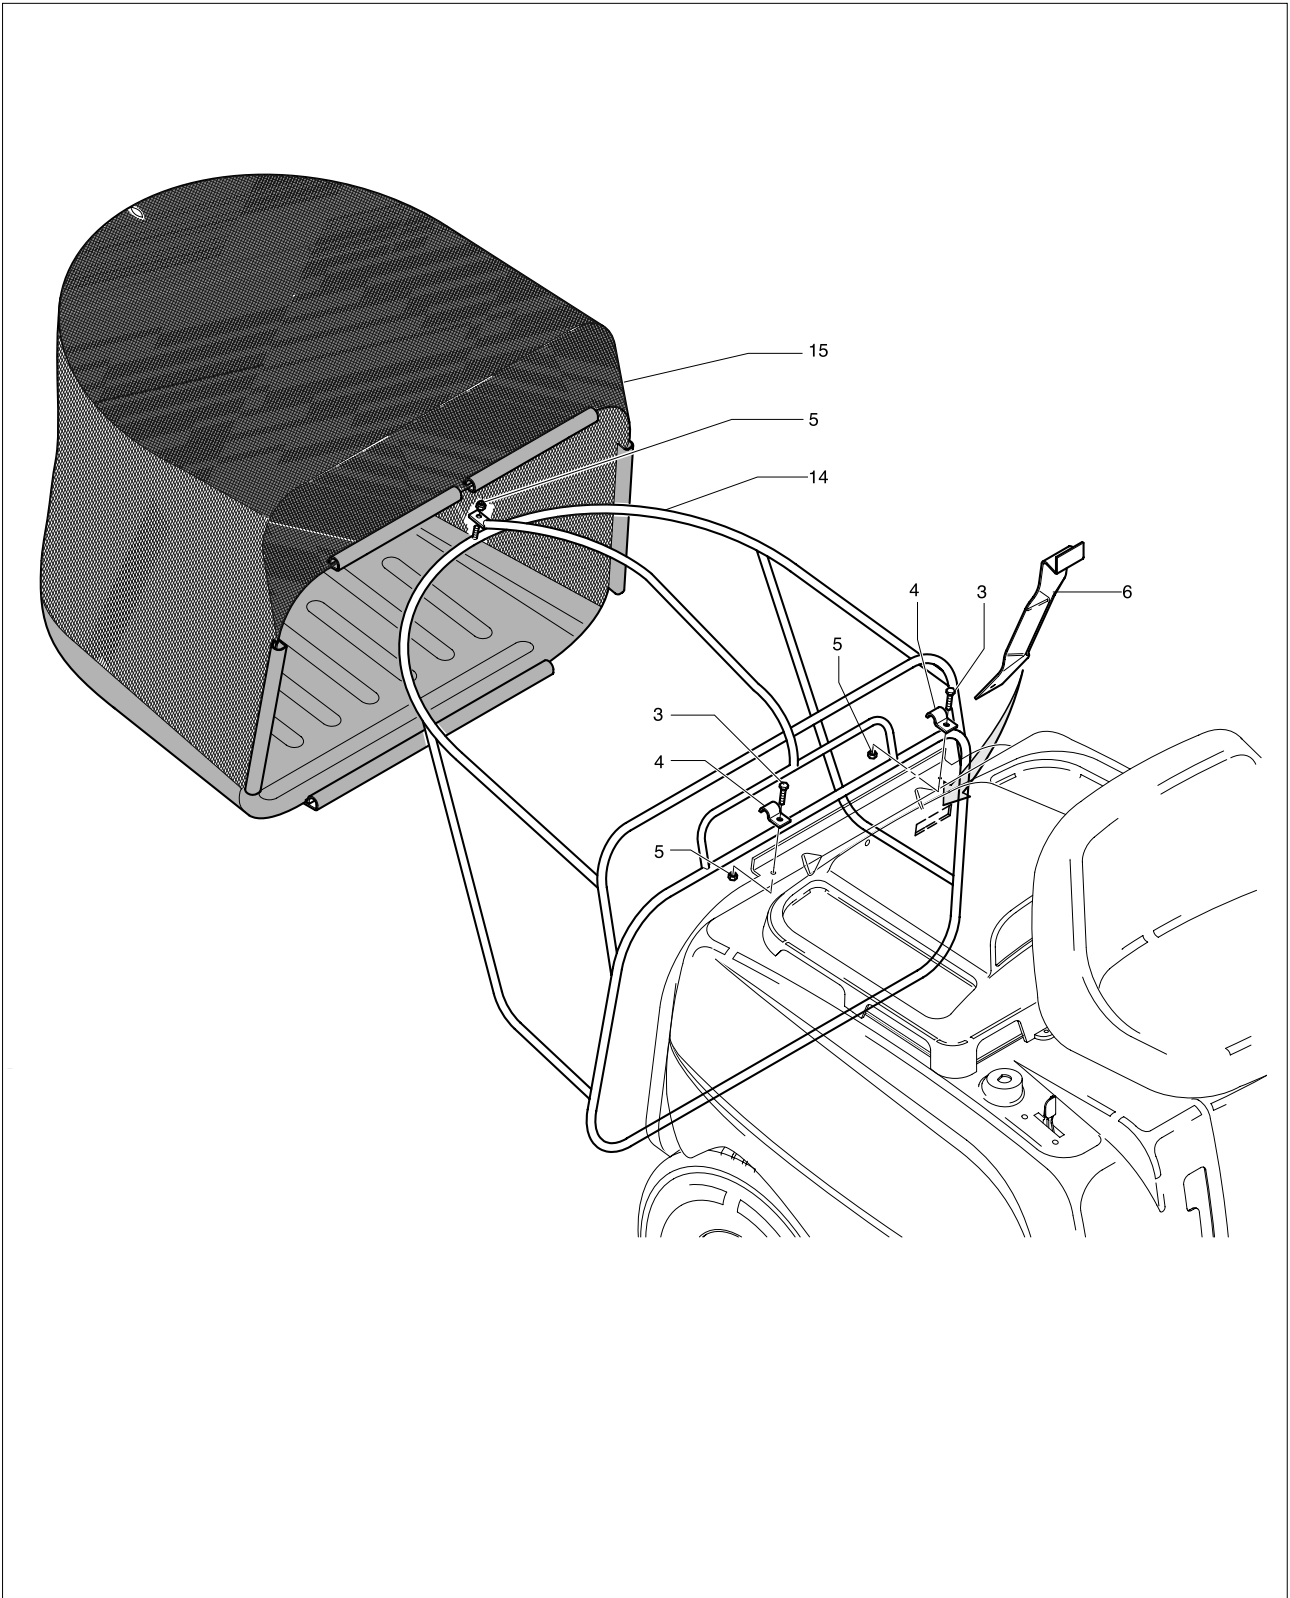

brand	PARTNER

date	DEC/04	SHEET15/18

Model

P105B67

Product number

953878152