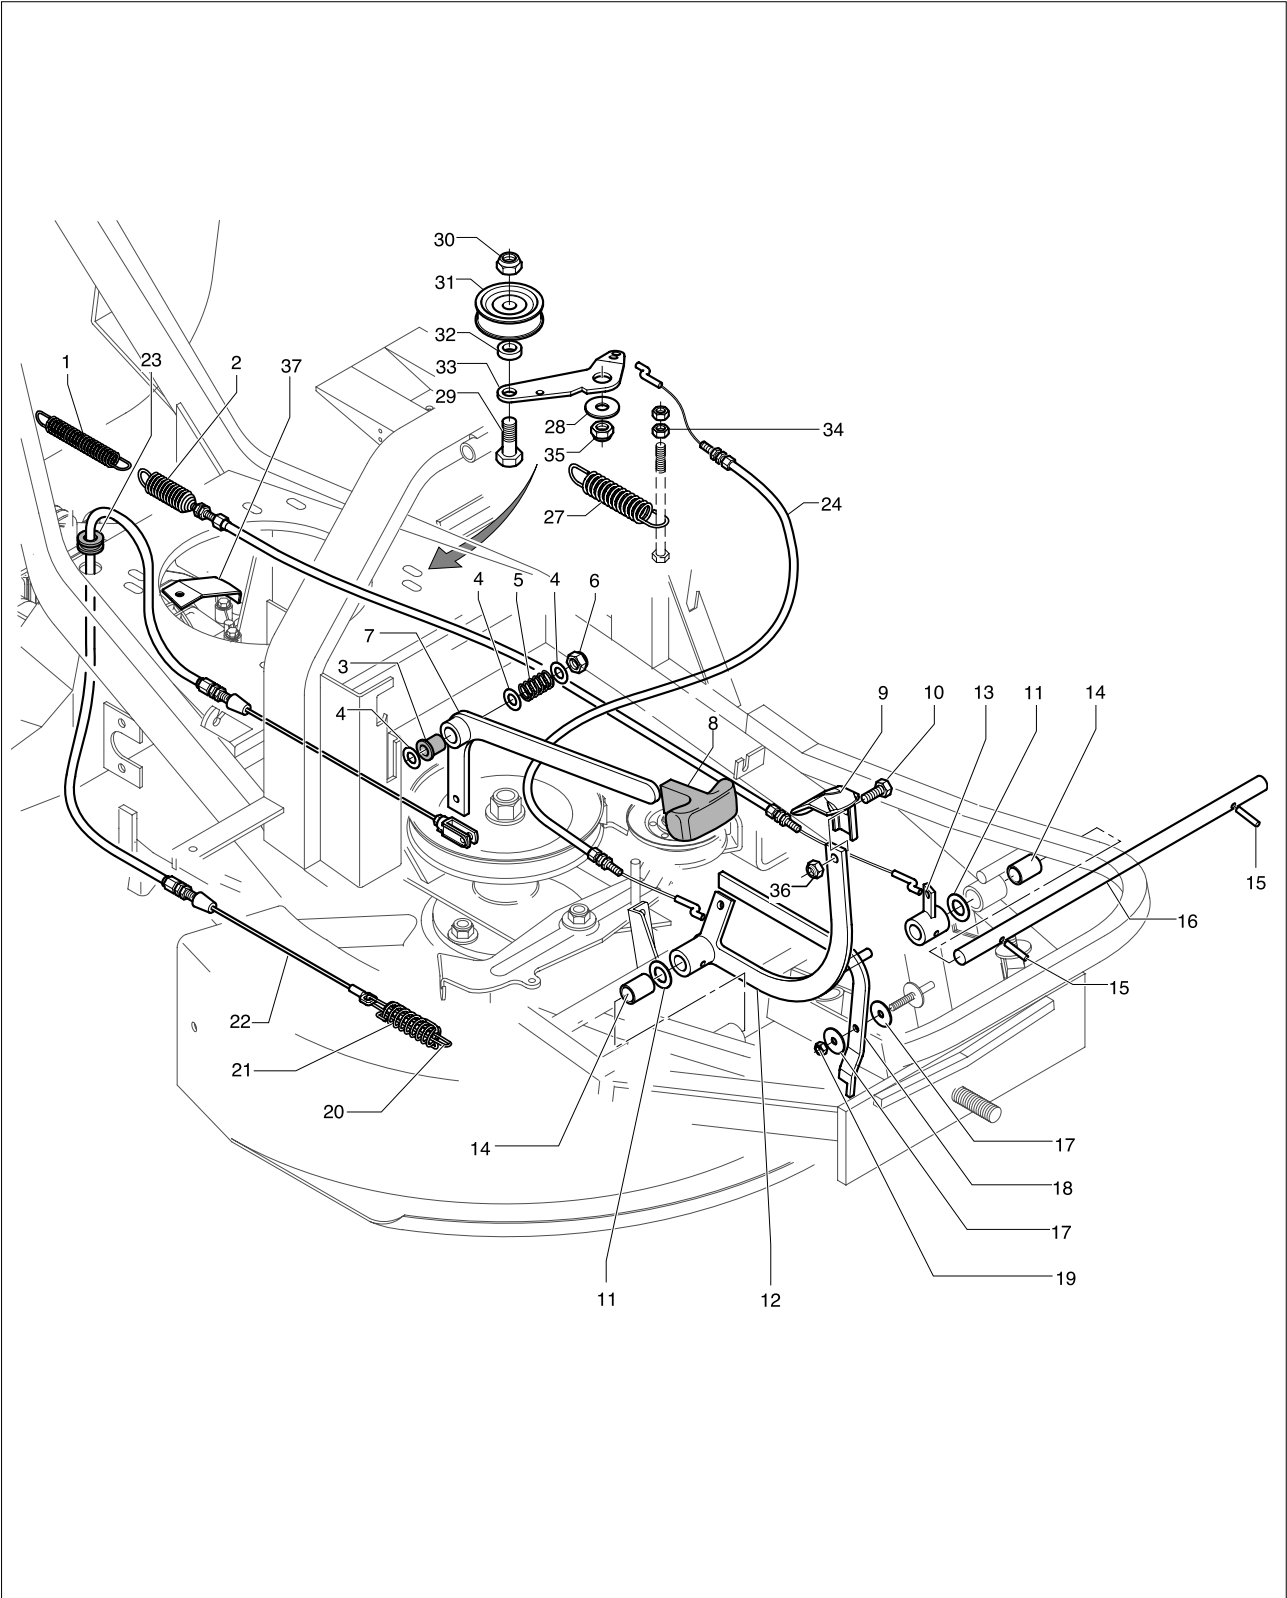

brand	PARTNER

date	DEC-04	SHEET	11/18

Model

P105B67

Product number

953878152